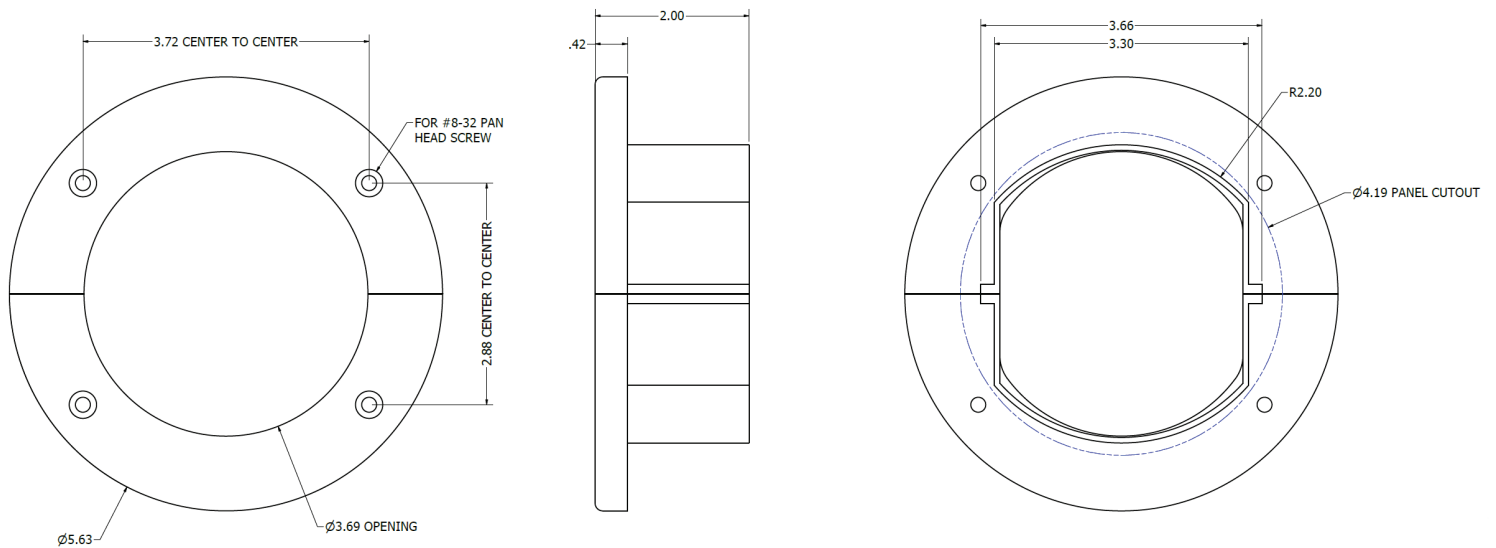

## Round Brush Grommet Pass-Through:

Part Number: BGPT-RND

Material: ABS Plastic, Nylon Brush

Color: Black