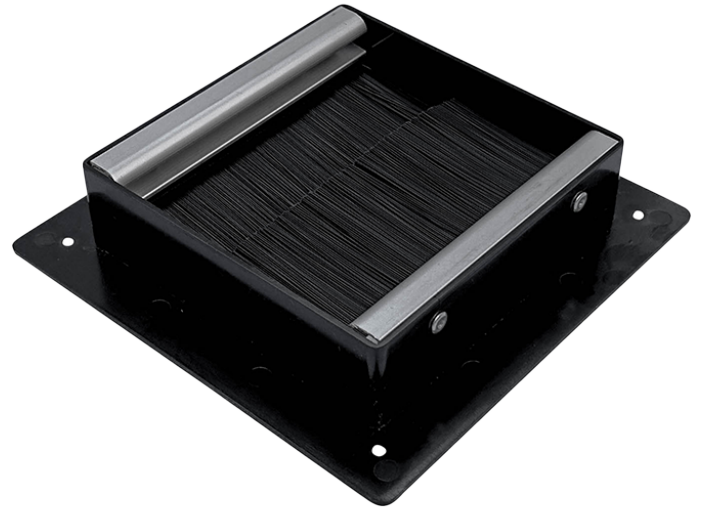

# BRUSH GROMMET PASS-THROUGH

## Round Brush Grommet Pass-Through:

Part Number: BGPT-RND

Material: ABS Plastic, Nylon Brush

Color: Black

## Square Brush Grommet Pass-Through:

Part Number: BGPT-SQ

Material: ABS Plastic, Nylon Brush

Color: Black