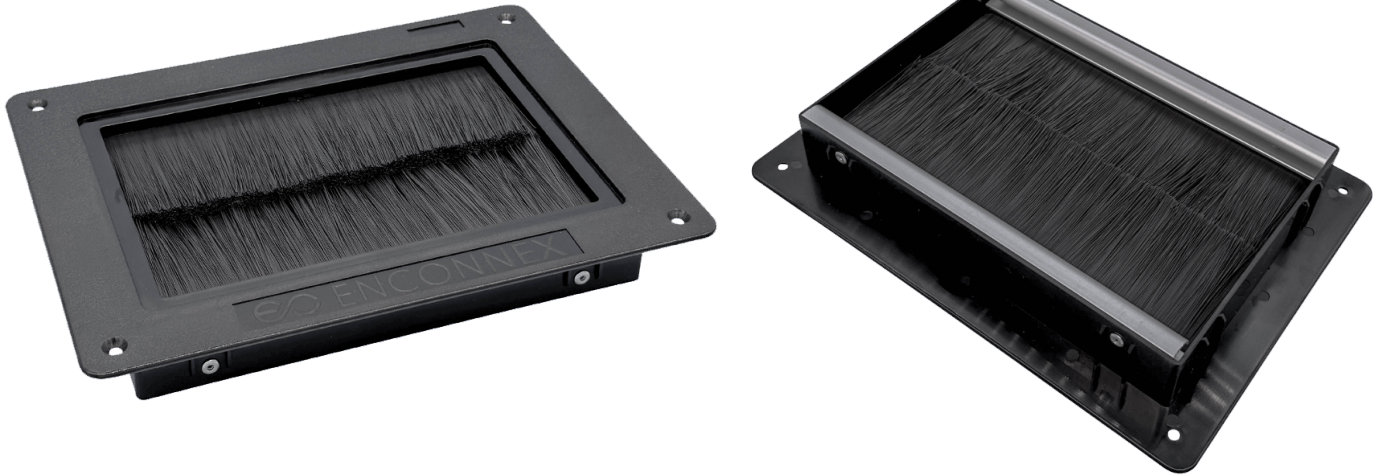

## Round Brush Grommet Pass-Through:

Part Number: BGPT-RND

Material: ABS Plastic, Nylon Brush

Color: Black

## Square Brush Grommet Pass-Through:

Part Number: BGPT-SQ

Material: ABS Plastic, Nylon Brush

Color: Black

# BRUSH GROMMET PASS-THROUGH

## Rectangular Brush Grommet Pass-Through:

Part Number: BGPT-RECT

Material: ABS Plastic, Nylon Brush

Color: Black